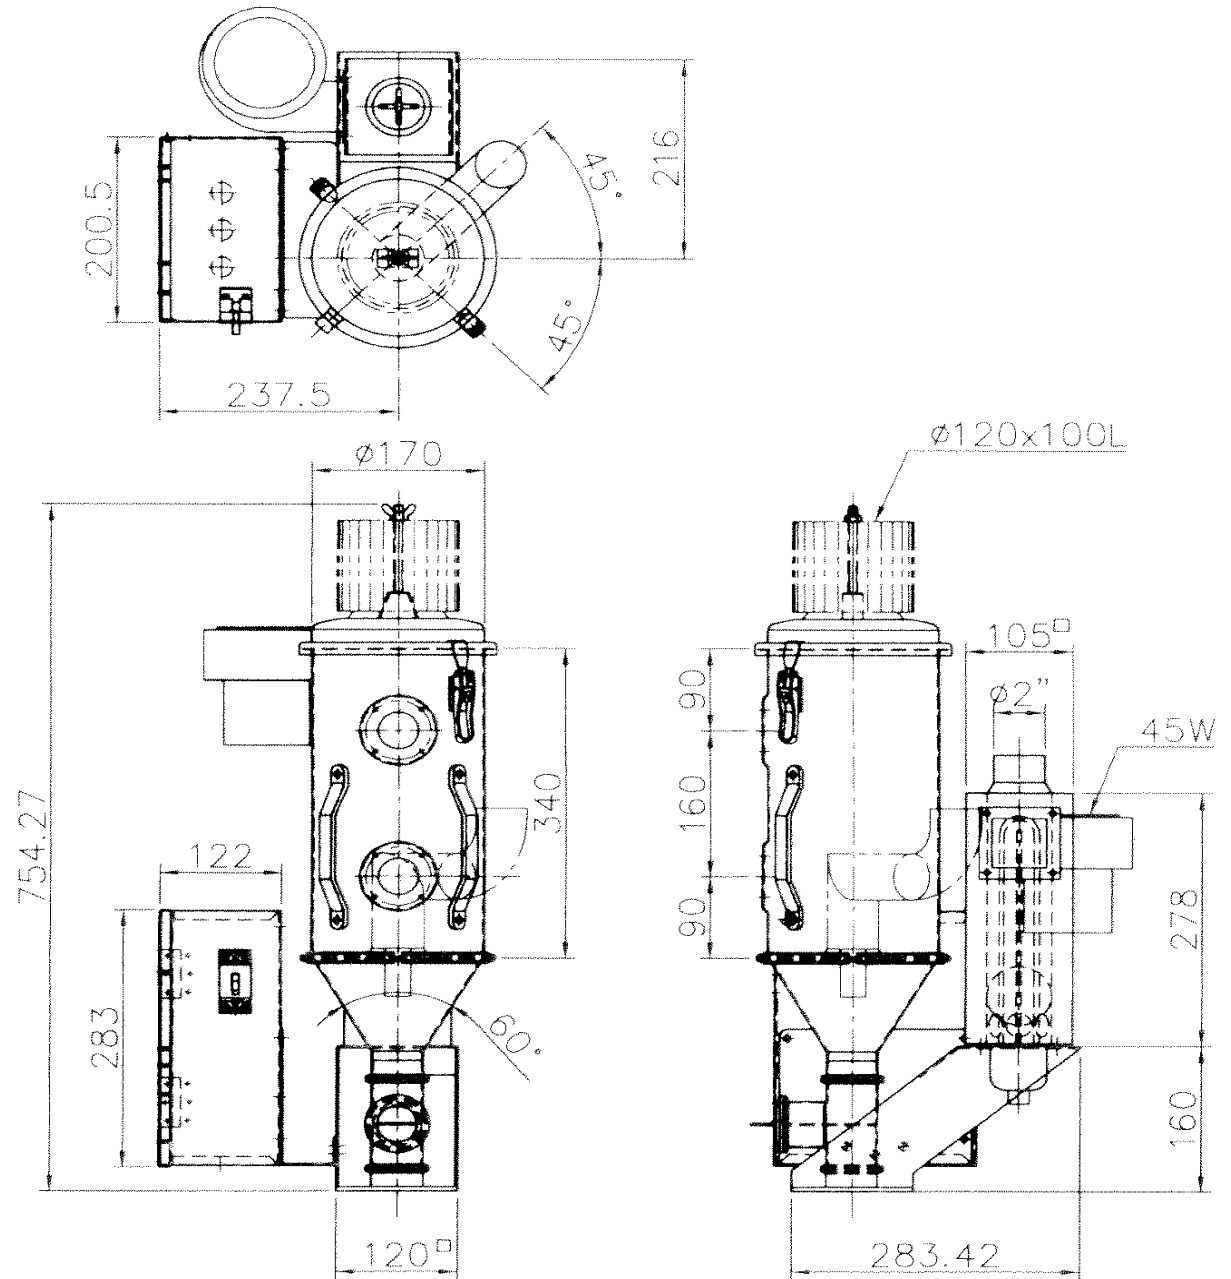

# Mini / Small Size Ace Dryer Little D

Capacity : 2kG and 5kG

[Kawata Japan Catalog](#)

KEM Made

Little D

On M/C Type

Model : ADM-05

Hopper Capacity : 05 kG (8.3L)

Blower Capacity : 61Watt

Heater Capacity : 2,000Watt

Voltage : 200/220V 50/60Hz.

Phase : Single Phase.

5KG